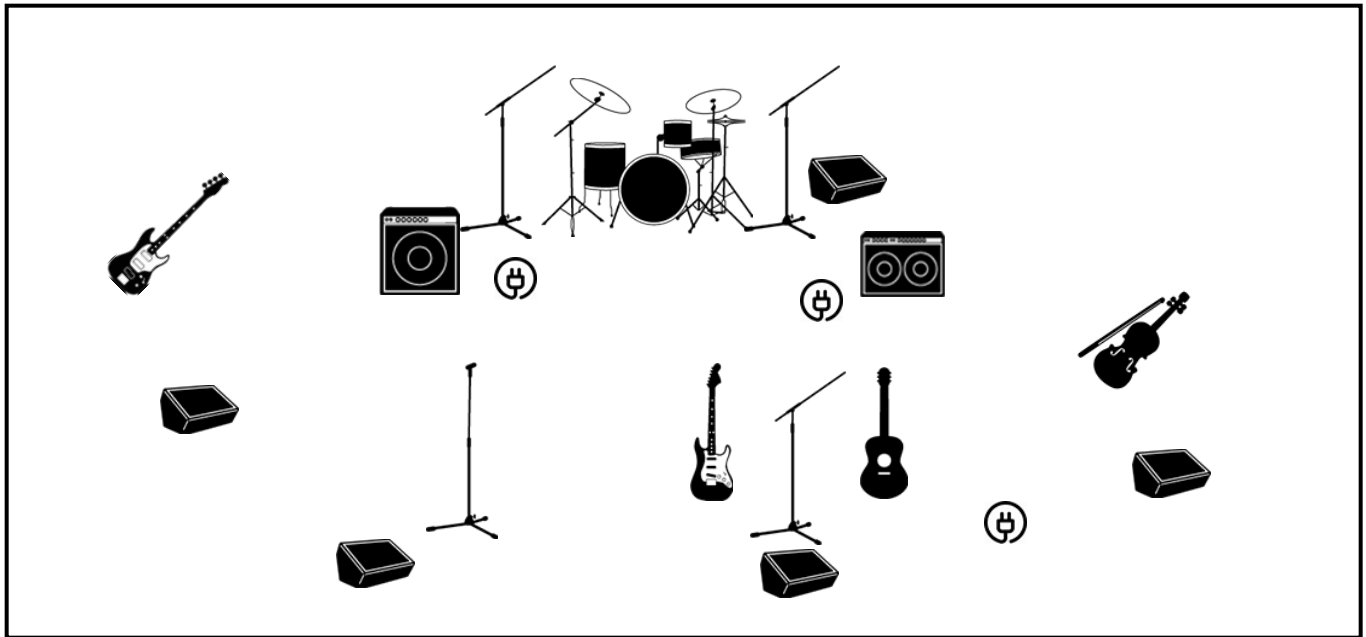

BAND NAME

Ten Cent Stranger

VENUE

DATE / TIME

2024

STAGE

INPUT LIST

1	Vox L (Laniece)	9	OH L	17		25	
2	Vox R (Bob)	10	OH R	18		26	
3	Acoustic - DI	11		19		27	
4	Electric - Amp	12		20		28	
5	Fiddle - DI	13		21		29	
6	Bass - Amp	14		22		30	
7	Kick	15		23		31	
8	Snare	16		24		32	

NOTES

Vox L - Laniece (Straight mic stand, please!)
 Vox R/Guitar - Bob
 Fiddle - Jack
 Bass - Shawn
 Drums - Mike
 Acoustic and Fiddle have own DIs