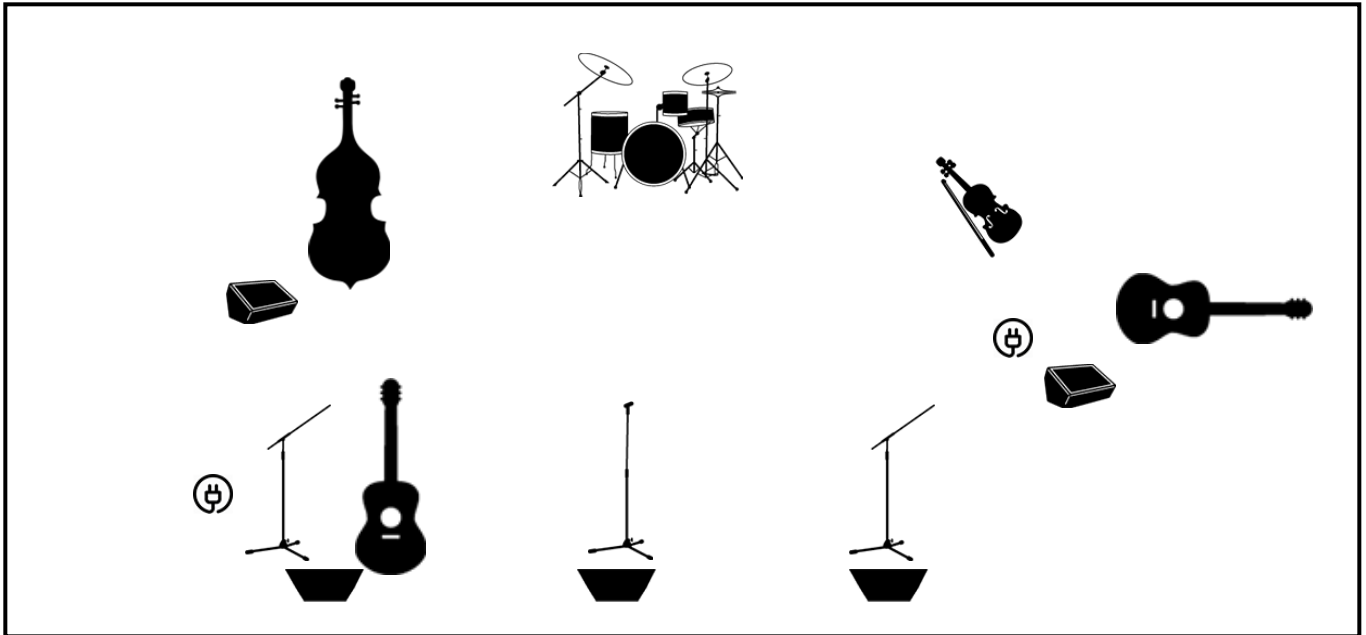

BAND NAME

Ten Cent Stranger

VENUE

DATE / TIME

STAGE

INPUT LIST

1	Kick	9	Vox L	17	
2	Snare	10	Vox C	18	
3	OH 1	11	Vox R	19	
4	OH 2	12		20	
5	Bass DI	13		21	
6	Acoustic Guitar DI	14		22	
7	Fiddle DI	15		23	
8	Dobro DI	16		24	

NOTES

Bass, Acoustic, Fiddle, and Dobro all have own DI  
 Bass and Drums can share a monitor; Fiddle and Dobro can share a monitor  
 Please use vertical mic stand for Vox C